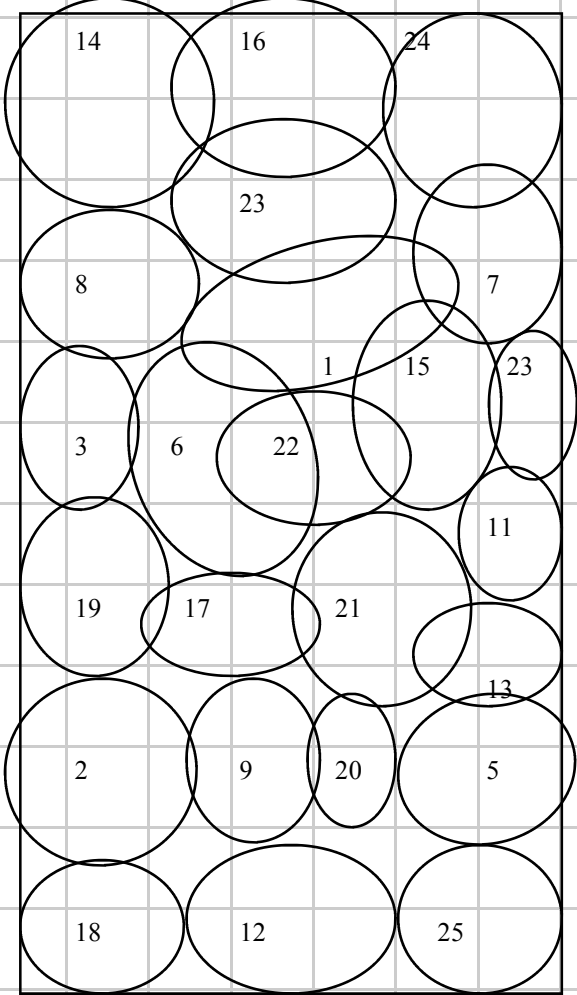

Tubs & Shrubs
Rectory Terrace
West Boldon
NE36 0QB

Telephone: 0191 519 3363

Mobile : 07802 232 622

www.tubsandshrubs.co.uk

FREE PROFESSIONAL ADVICE GIVEN WHEN CHOOSING YOUR PLANTS

Herbaceous border
Cool colour scheme
6x3.5m (20x12ft)

1. *Delphinium* hybrids (x6)
2. *Campanula portenschlagiana* (x3)
3. *Veronica* "Shirley Blue" (x3)
4. *Veronica longifolia* (x3)
5. *Eryngium alpinum* (x3)
6. *Geranium* "Johnsons Blue" (x3)
7. *Salvia uliginosa* (x3)
8. *Salvia x sylvestris* Blauhugel (x1)
9. *Asta x frikartii* "Monch" (x1)
10. *Agapanthus* "Bressingham Blue" (x3)
11. *Echinops ritro* (x1)
12. *Perovskia atriplicifolia* (x1)
13. *Campanula lactiflora* (x1)
14. *Aster ericoides* "Blue Star" (x1)
15. *Miscanthus sinensis* (x1)
16. *Salvia sclarea* var *turkestanica* (x3)
17. *Bupleurum falcatum* (x3)
18. *Argyranthemum* "Jamaica Primrose" (x3)
19. *Antirrhinum* "Yellow Triumph" (x5)
20. *Lilium* "Limelight" (x3)
21. *Kniphofia* "Yellow Hammer" (x1)
22. *Oenothera stricta* (x3)
23. *Verbascum bombyciferum* (x5)
24. *Baptisia australis* (x1)
25. *Nigella damascena* (x5)

HARROGATE R.H.S SILVER 2004
ALL PLANTS IN THIS DESIGN WERE
GROWN AT TUBS & SHRUBS
WEST BOLDON VILLAGE
A184 NEXT TO RED LION

**PLANTS FOR FOCAL POINTS,
COTTAGE GARDENS,
HERB GARDENS,
ALPINE ROCKERIES.**
**WE CAN GIVE YOU A PERFECT
PLANT FOR EVERY PLACE**

George Wright GARDEN DESIGNER
ON HAND TO HELP WITH YOUR PURCHASES EVERY WEEKEND
ONLY AT TUBS AND SHRUBS